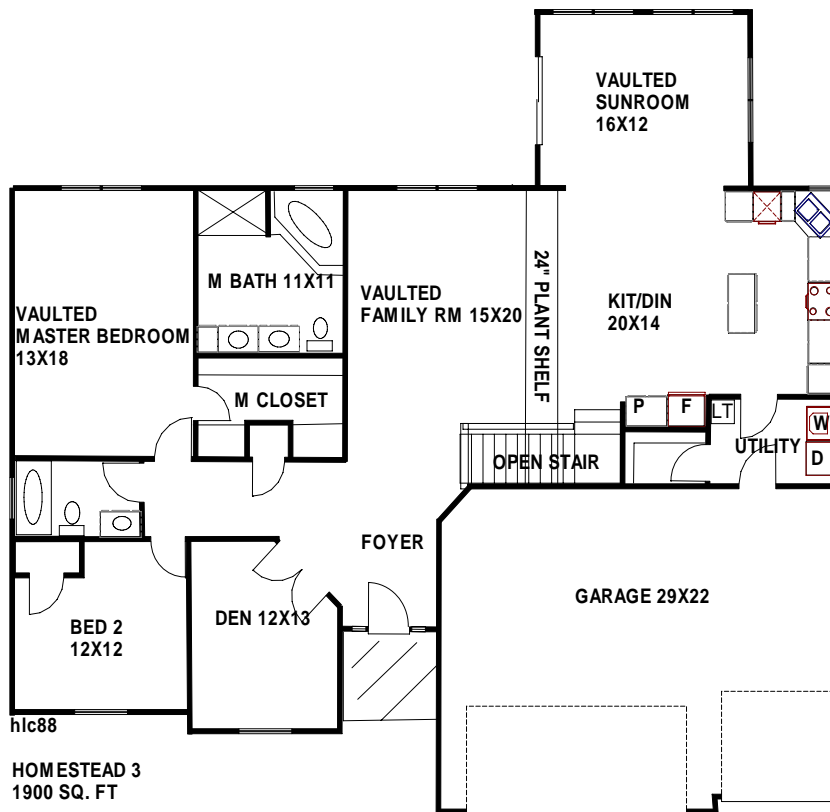

**MODEL HOME FOR SALE
LOT 88 HEARTLAND CIRCLE SUBDIVISION
1109 AUBURN DRIVE in YORKVILLE**

Reduced to \$319,900 for quick close

**\$25,000
PRICE REDUCTION**

VISIT OUR MODEL AT: HEARTLAND CIRCLE SUB 1109 Auburn Dr. in Yorkville